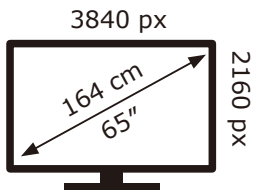

PHILIPS

65PUS8118/12

94 kWh/1000h

ABCDEF**G**  
**HDR**  
 183 kWh/1000h

2019/2013

PHILIPS

65PUS8118/12

94 kWh/1000h