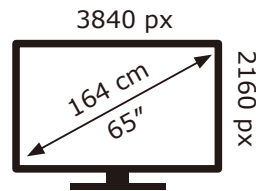

94 kWh/1000h

ABCDEF**G**
HDR
183 kWh/1000h